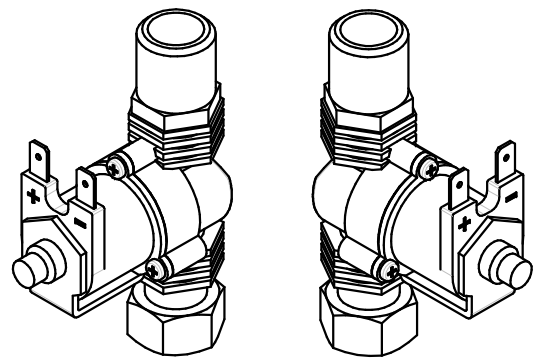

CONNECTION
cod. 0040700027

SOLENOID VALVE

SWINGING SPOUT
cod. 0060500013

FIXING KIT
cod. 0030600086

sink fixing hole : $\varnothing 30$ mm

FLOW RATE : 8 L/min

CONNECTION : wall plug switching power supply
INPUT : 100-240V,50-60Hz,0.25A

Shares without tolerance according to standard UNI-EN-22768-1-m		DESCRIPTION	CODE
SIZE	European Projection	PHOTOCELL ELECTRONIC MIXER TAP WITH SWIVEL NOZZLE, ELECTRICITY POWERED	ZEUS005/C
A3			WEIGHT
DATE	SCALE		1,74 Kg
10-03-2020	12		
DRAWN		 <p>DESIGN AND TECHNOLOGICAL RESEARCH FOR WATER</p>	
PICCOLO M.			
VALIDATE		VIA DELL'ARTIGIANO 8/F-8-G , 31050 MONASTIER di TREVISO (TV) tel: 0422 842157 - fax: 0422 708978	
PICCOLO M.		DONE WITH DESIGN CAD - PROHIBITED THE CHANGES MANUAL	