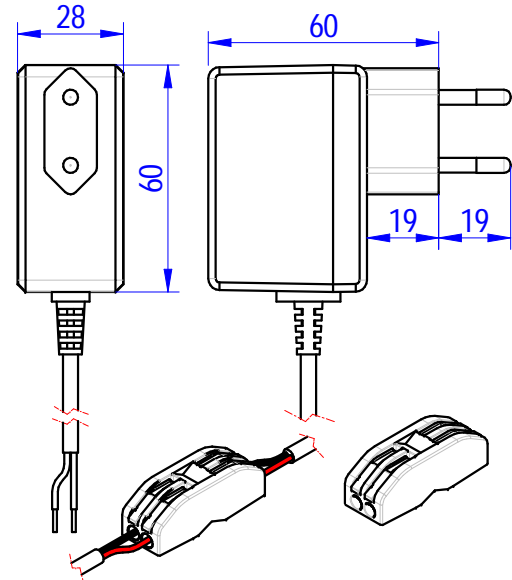

CONNECTION
cod. 0040700027

SOLENOID VALVE

SWINGING SPOUT
cod. 0060500013

FIXING KIT
cod. 0030600086

sink fixing hole : $\varnothing 30$ mm

FLOW RATE : 8 L/min

CONNECTION : wall plug switching power supply
INPUT : 100-240V,50-60Hz,0.25A

Shares without tolerance according to standard UNI-EN-22768-1-m		DESCRIPTION	CODE
SIZE	European Projection	PHOTOCELL ELECTRONIC MIXER TAP WITH SWIVEL NOZZLE, ELECTRICITY POWERED	ZEUS005/C
A3			WEIGHT
DATE	SCALE		1,74 Kg
10-03-2020	12		
DRAWN		 <p>DESIGN AND TECHNOLOGICAL RESEARCH FOR WATER</p>	
PICCOLO M.			
VALIDATE		VIA DELL'ARTIGIANO 8/F-8-G , 31050 MONASTIER di TREVISO (TV) tel: 0422 842157 - fax: 0422 708978	
PICCOLO M.		DONE WITH DESIGN CAD - PROHIBITED THE CHANGES MANUAL	