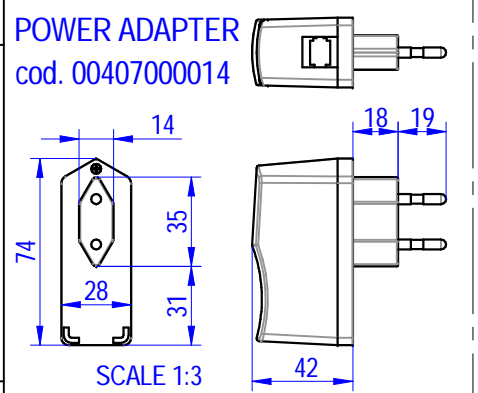

NOT SUPPLIED
 ⚠️
POWER SUPPLY : Alkaline batteries (4x1,5V AA)

00	---		PICCOLO M.	PICCOLO M.
rev.		CHANGE DESCRIPTION	DATE	DRAWN
				VALIDATE

POWER SUPPLY JOINER WITH BATTERY BACK-UP FUNCTION
 cod. 00407000022

POWER ADAPTER
 cod. 00407000014

SCALE 1:5

FIXING KIT FOR KITCHEN SINK
 cod. 00306000089

FLEX INOX WITH NON-RETURN VALVE (6 L/min)
 M10x1 - G1/2" L=400mm
 cod. 00403000108

FLEX INOX WITH NON-RETURN VALVE (6 L/min)
 M10x1 - G1/2" L=400mm
 cod. 00403000109

CONNECTION : wall plug switching power supply,connection RJ-9
INPUT : 100-240V,50-60Hz,0.1 A

SCALE 1:2,5

MIXING LEVER
 cod. 00408000052

AERATOR 24x6
 cod. 00407000021

sink fixing hole : $\varnothing 33$ mm

FLOW RATE : 6 L/min

Shares without tolerance according to standard UNI-EN-22768-1-m	
SIZE A3	European Projection
DATE 30-11-2018	SCALE 12
DRAWN PICCOLO M.	
VALIDATE PICCOLO M.	

DESCRIPTION
PREMIUM LINE INFRARED SENSOR ELECTRONIC BASIN MIXER,RUNNING ON ELECTRICITY 100-240V