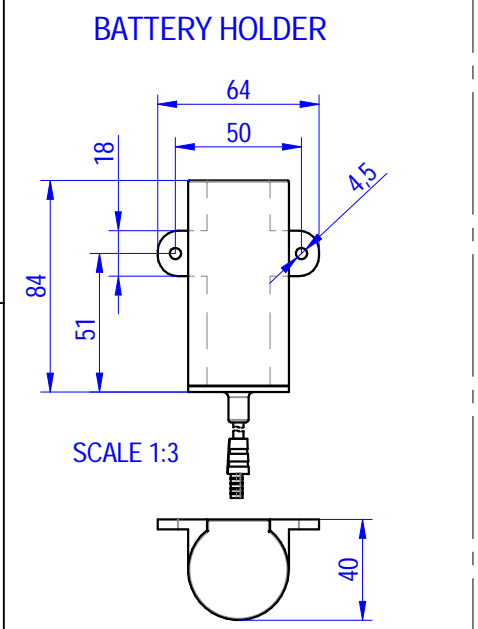

POWER SUPPLY JOINER WITH BATTERY BACK-UP FUNCTION
cod. 00407000022

POWER ADAPTER
cod. 00407000014

SCALE 1:5

FIXING KIT FOR KITCHEN SINK
cod. 00306000089

FLEX INOX WITH NON-RETURN VALVE (6 L/min)
M10x1 - G1/2" L=400mm
cod. 00403000108

FLEX INOX WITH NON-RETURN VALVE (6 L/min)
M10x1 - G1/2" L=400mm
cod. 00403000109

CONNECTION : wall plug switching power supply,connection RJ-9
INPUT : 100-240V,50-60Hz,0.1 A

SCALE 1:2,5

MIXING LEVER
cod. 00408000052

AERATOR 24x6
cod. 00407000021

sink fixing hole : $\varnothing 33$ mm

FLOW RATE : 6 L/min

Shares without tolerance according to standard UNI-EN-22768-1-m	
SIZE A3	European Projection
DATE 30-11-2018	SCALE 12
DRAWN PICCOLO M.	
VALIDATE PICCOLO M.	

DESCRIPTION
PREMIUM LINE INFRARED SENSOR ELECTRONIC BASIN MIXER,RUNNING ON ELECTRICITY 100-240V

CODE
ZEUS002/C
WEIGHT
1,63 Kg

MONOLITH
DESIGN AND TECHNOLOGICAL RESEARCH FOR WATER

VIA DELL'ARTIGIANO 8/F-8-G , 31050 MONASTIER di TREVISO (TV) tel: 0422 842157 - fax: 0422 708978

DONE WITH DESIGN CAD - PROHIBITED THE CHANGES MANUAL